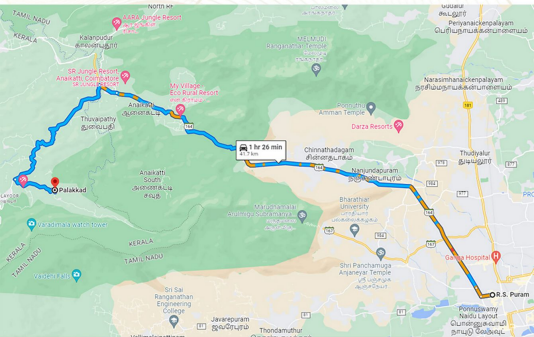

www.srboutiquestay.com

ROUTE MAP

Just 41 Kms Drive from Coimbatore City

Nearby Attractions

- 1) SHOLAYUR WINDMILLS – 3 KMS
- 2) SR JUNGLE RESORT – 15.6 KMS
- 3) NILGIRI BIOSPHERE RESERVE – 15.9 KMS
- 4) ARSHA VIDYA GURUKULAM – 18.3 KMS
- 5) AARA JUNGLE RESORT – 18.7 KMS
- 6) SALIM ALI CENTRE OF ORNITHOLOGY – 20 KMS
- 7) SIRUVANI RIVER (CHITTOOR) – 22.3 KMS
- 8) BHAVANI RIVER – 31.9 KMS
- 9) MALLESHWARAM TEMPLE – 33.2 KMS
- 10) MULLI – 42.3 KMS
- 11) MARUDHAMALAI MURUGAN TEMPLE – 42.4 KMS
- 12) BARALIKADU ECO TOURISM – 48.1 KMS
- 13) SILENT VALLEY NATIONAL PARK – 56.6 KMS
- 14) ISHA YOGA CENTER – 59.3 KMS
- 15) KOVAI KUTRALAM – 66.8 KMS
- 16) VIRGIN VALLEY – 67.4 KMS
- 17) VELLINGIRI HILLS – 68.8 KMS
- 18) PILLUR DAM – 91.2 KMS
- 19) OOTY – 100 KMS
- 20) THALAI KUNDAH – 120 KMS